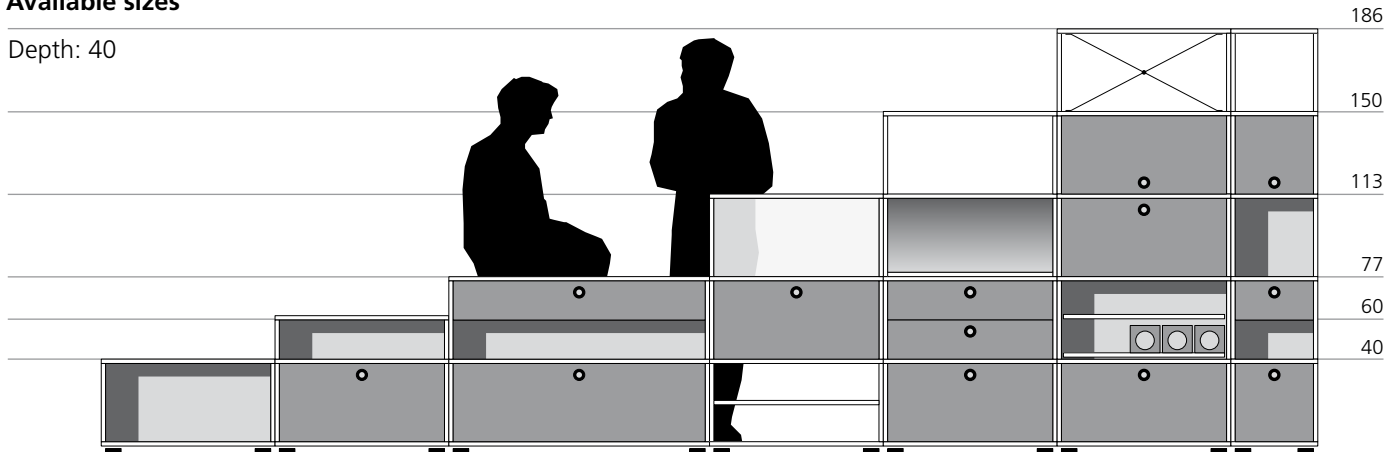

* smooth ** fine texture

Adjustable without tools

Drawers, flap doors, and adjustable shelves can be easily and quickly mounted or removed without using tools.

Available sizes

Depth: 40

Available elements

Widths: 40 / 80 / 120

- | | | | | | |
|---|-----------------|---|---------------|---|--------------------------------|
|  | diagonal braces |  | slanted shelf |  | retractile flap door |
|  | Acrylic back |  | A4 drawer |  | adjustable shelf pullout shelf |
|  | Metal back |  | A6 drawer | | |